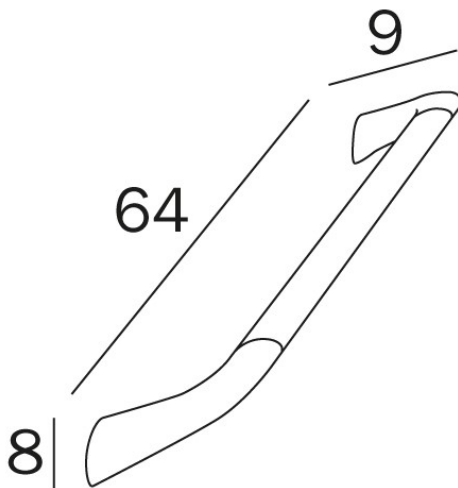

Comfort 640mm GRAB BAR

Code: AH995B CR

Code: AH995B CU Chrome/Black

Features:

Tested to AS 1428.1-2009 (+A1)

150kg load rating

Manufactured in Italy

2 Year Replacement Warranty