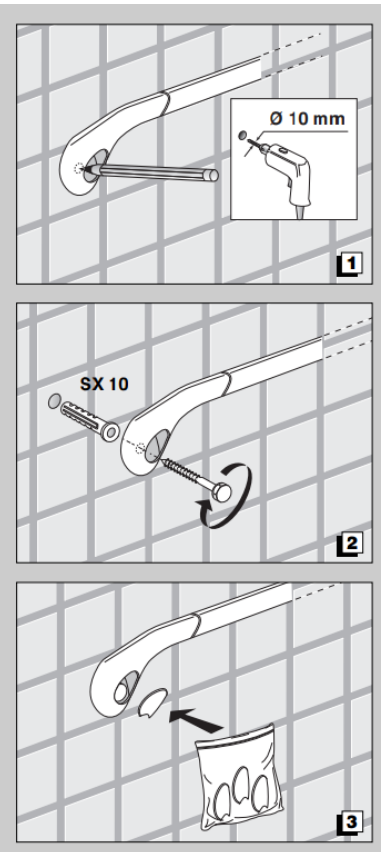

Comfort 640mm GRAB BAR

Code: AH995B CR

Code: AH995B CU Chrome/Black

Features:

Tested to AS 1428.1-2009 (+A1)

150kg load rating

Manufactured in Italy

2 Year Replacement Warranty